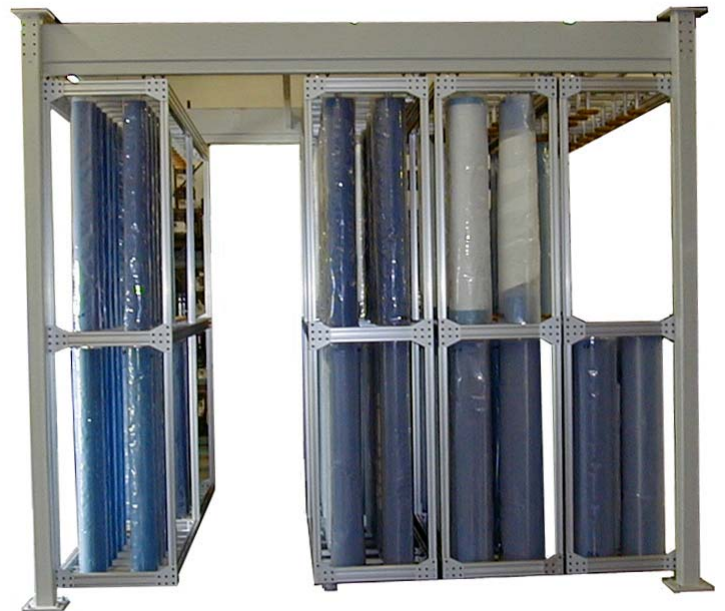

Beartech 2000, Inc.

13544 E. Imperial Hwy #A, Santa Fe Springs, CA 90670
Tel: (562) 404-4262 Fax: (562) 404-4432

Sleeve Storage

Capacity:

- 192 Printing Sleeves

Dimensions:

- Length: 12'
- Width: 12'
- Height: 10'
- Other dimensions are available

Features:

- Efficient use of storage space
- Accommodates printing sleeves of all dimensions
- Easy checking and identification of sleeves
- Easy access to each sleeve
- Easy pick up and storage of sleeves
- Light aluminum frame for the racks
- Security: The sleeves are perfectly housed inside the racks

Description:

- The sleeve storage is of modular conception, providing flexibility and adaptation to various necessities.
- Well engineered steel frame permits future extensions in plan as well as in elevation
- A guide permits easy horizontal displacement of the sleeve racks
- The frame accommodates four suspended sleeve racks
- The racks are from extruded aluminum (available in steel framing upon request)